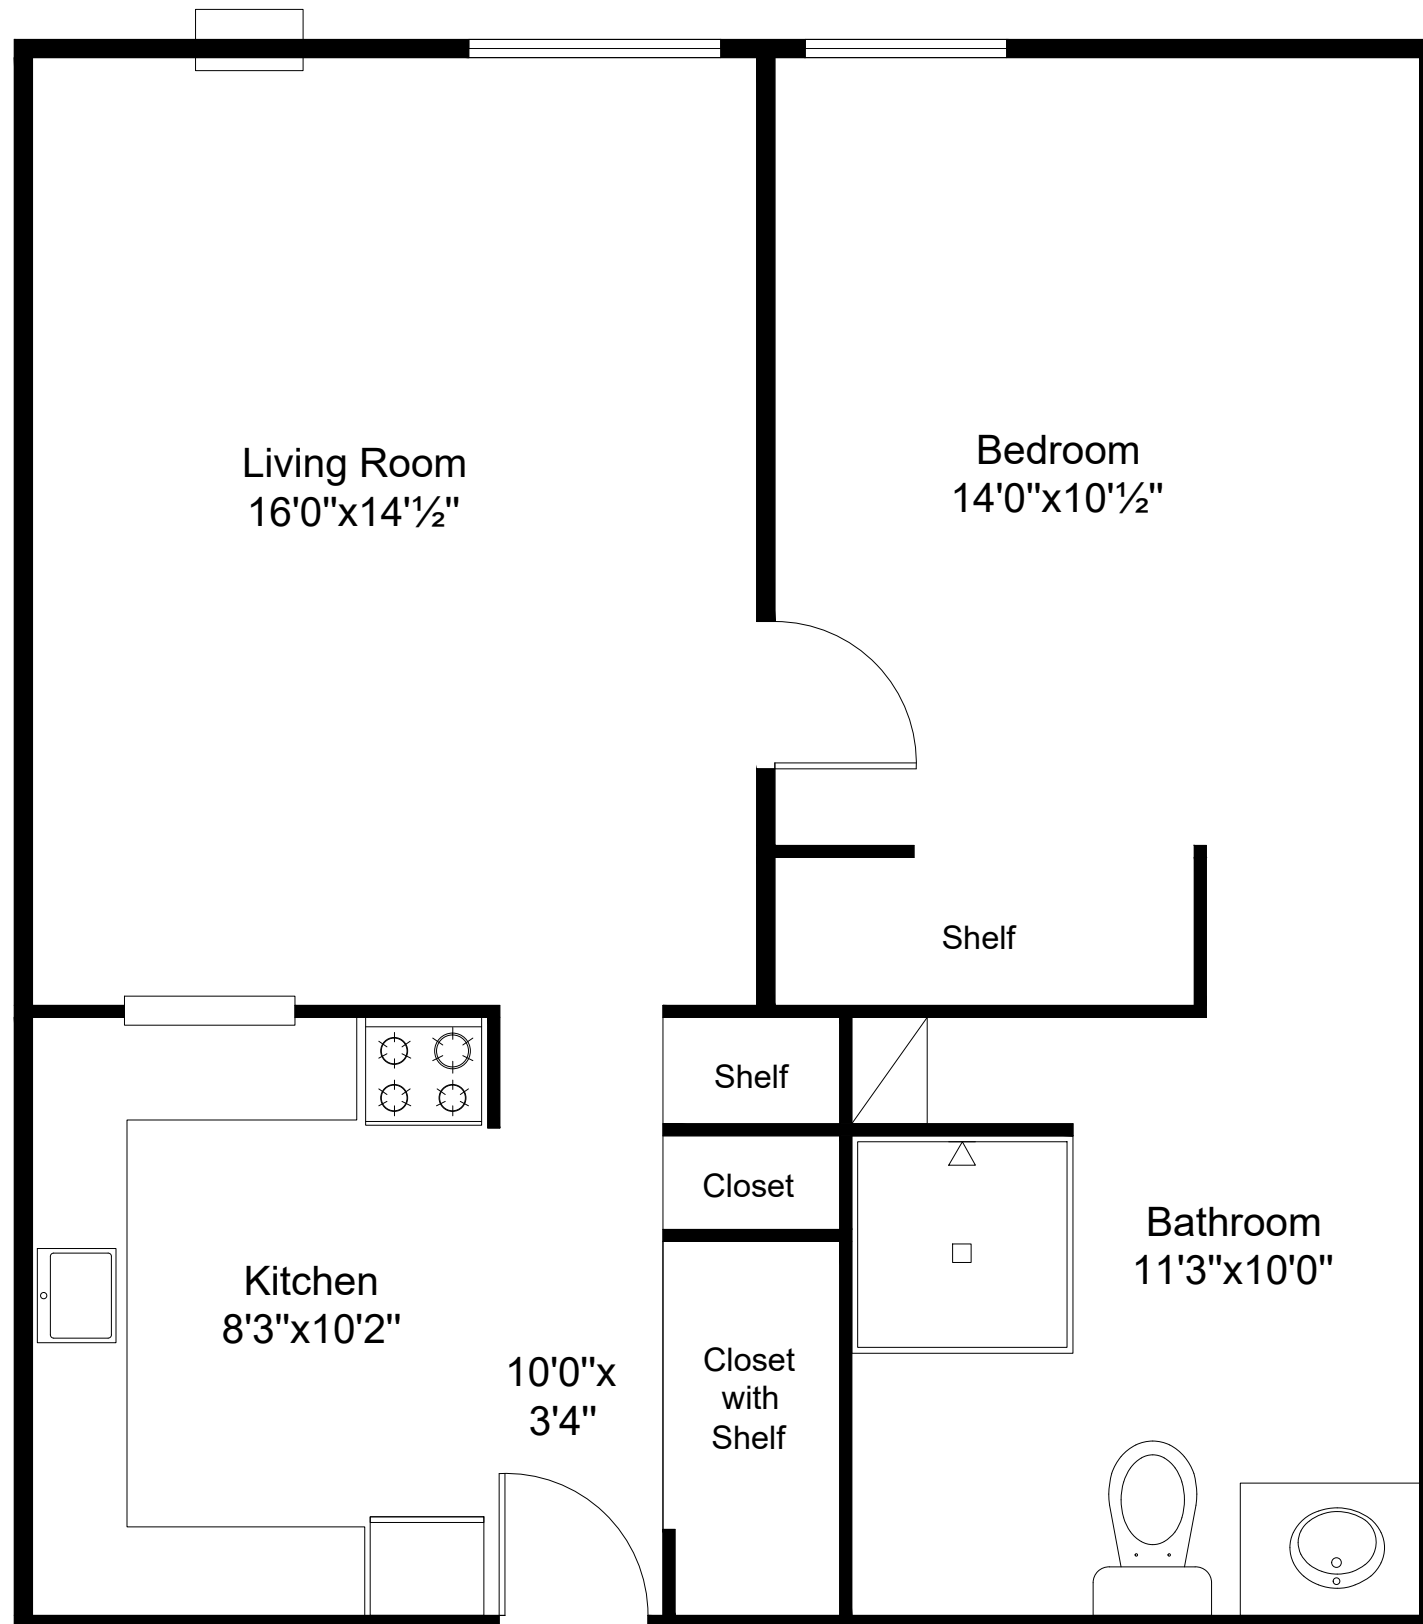

ACCESSIBLE ONE BEDROOM APARTMENT FLOOR PLAN

APPROXIMATELY 540 SQ.FT.

This floor plan including furniture, fixture measurements and dimensions are approximate and for illustrative purposes only. BoxBrownie.com gives no guarantee, warranty or representation as to the accuracy and layout. All enquiries must be directed to the agent, vendor or party representing this floor plan.

ACCESSIBLE ONE BEDROOM APARTMENT FLOOR PLAN

APPROXIMATELY 600 SQ.FT.

This floor plan including furniture, fixture measurements and dimensions are approximate and for illustrative purposes only. BoxBrownie.com gives no guarantee, warranty or representation as to the accuracy and layout. All enquiries must be directed to the agent, vendor or party representing this floor plan.