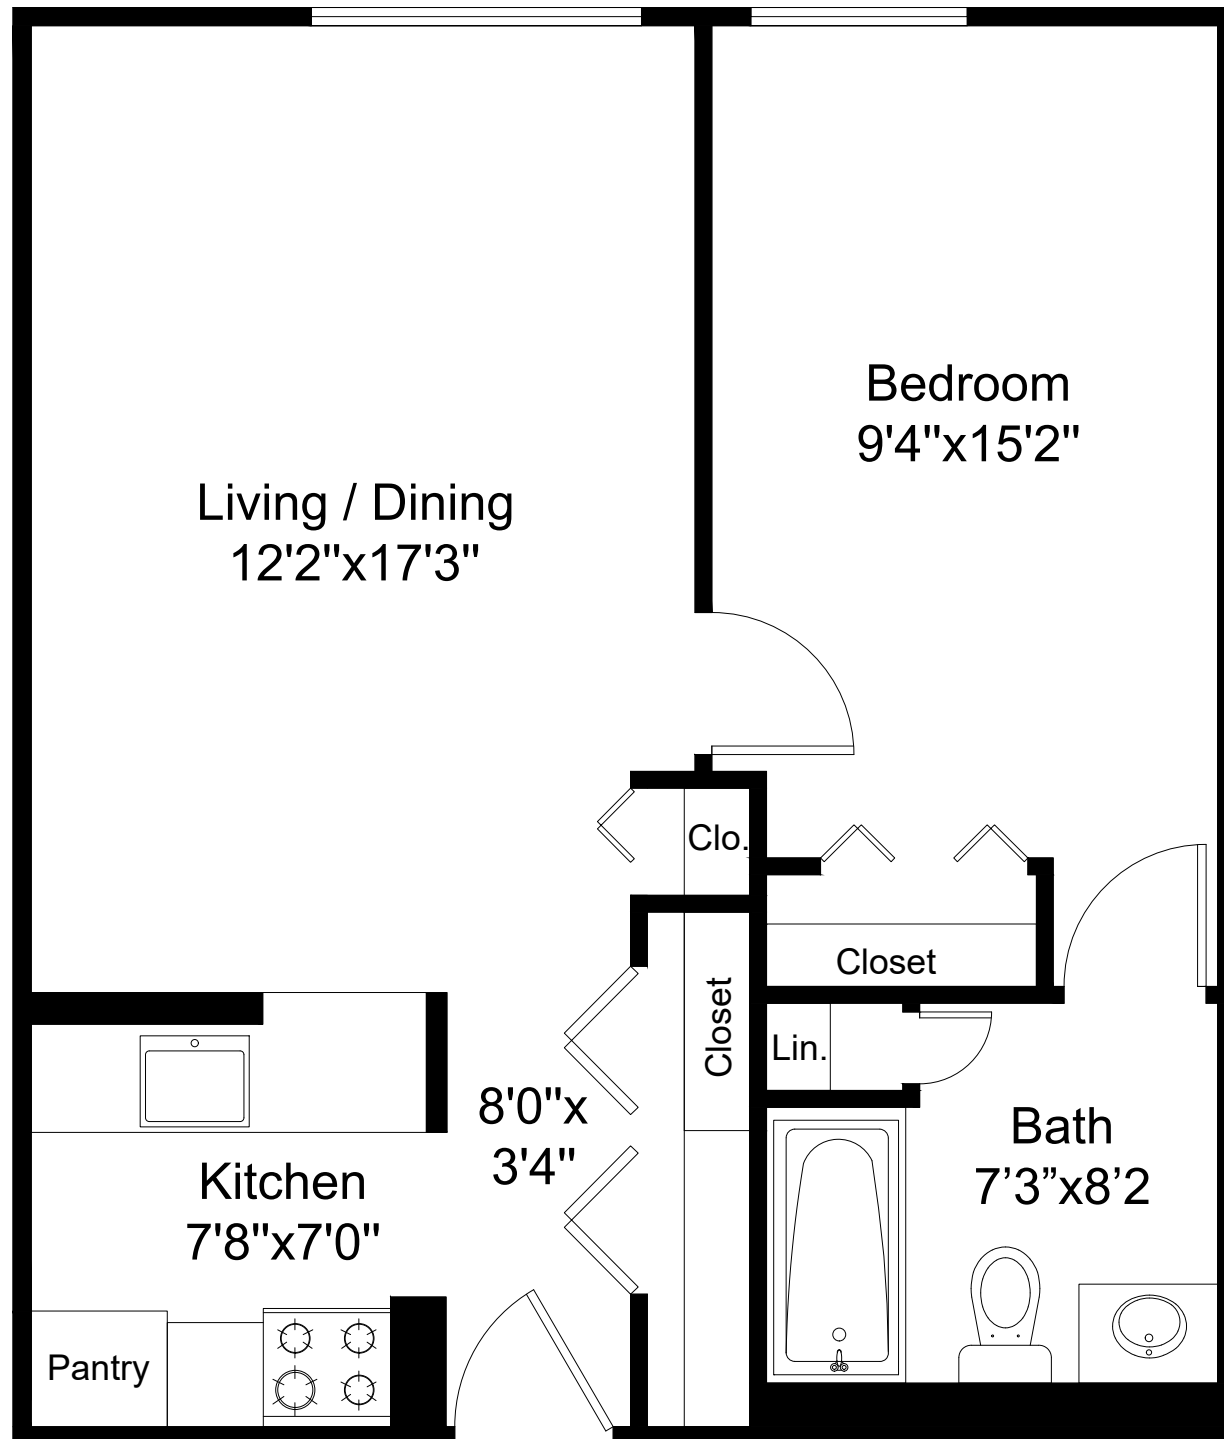

ONE BEDROOM APARTMENT FLOOR PLAN

APPROXIMATELY 540 SQ.FT.

This floor plan including furniture, fixture measurements and dimensions are approximate and for illustrative purposes only. BoxBrownie.com gives no guarantee, warranty or representation as to the accuracy and layout. All enquiries must be directed to the agent, vendor or party representing this floor plan.

ONE BEDROOM APARTMENT FLOOR PLAN

APPROXIMATELY 520 SQ.FT.

This floor plan including furniture, fixture measurements and dimensions are approximate and for illustrative purposes only. BoxBrownie.com gives no guarantee, warranty or representation as to the accuracy and layout. All enquiries must be directed to the agent, vendor or party representing this floor plan.